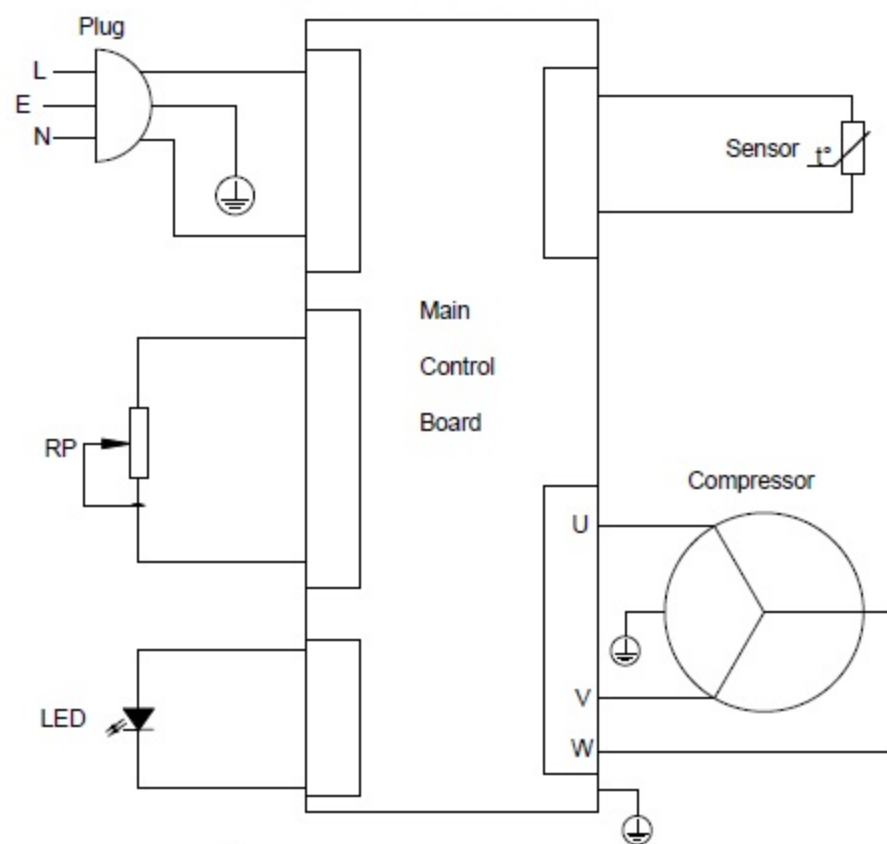

Chest Freezer

ELECTRO DEPOT
1,route de Vendeville
59155 FACHES THUMESNIL
FRANCE

Made in P.R.C

productsupport@contact.electrodepot.fr

S/N: **YYWW-10007143-XXXXX**

VALBERG

10007143 - CF 198 D W625C (V1)

Rated Voltage 220-240V~