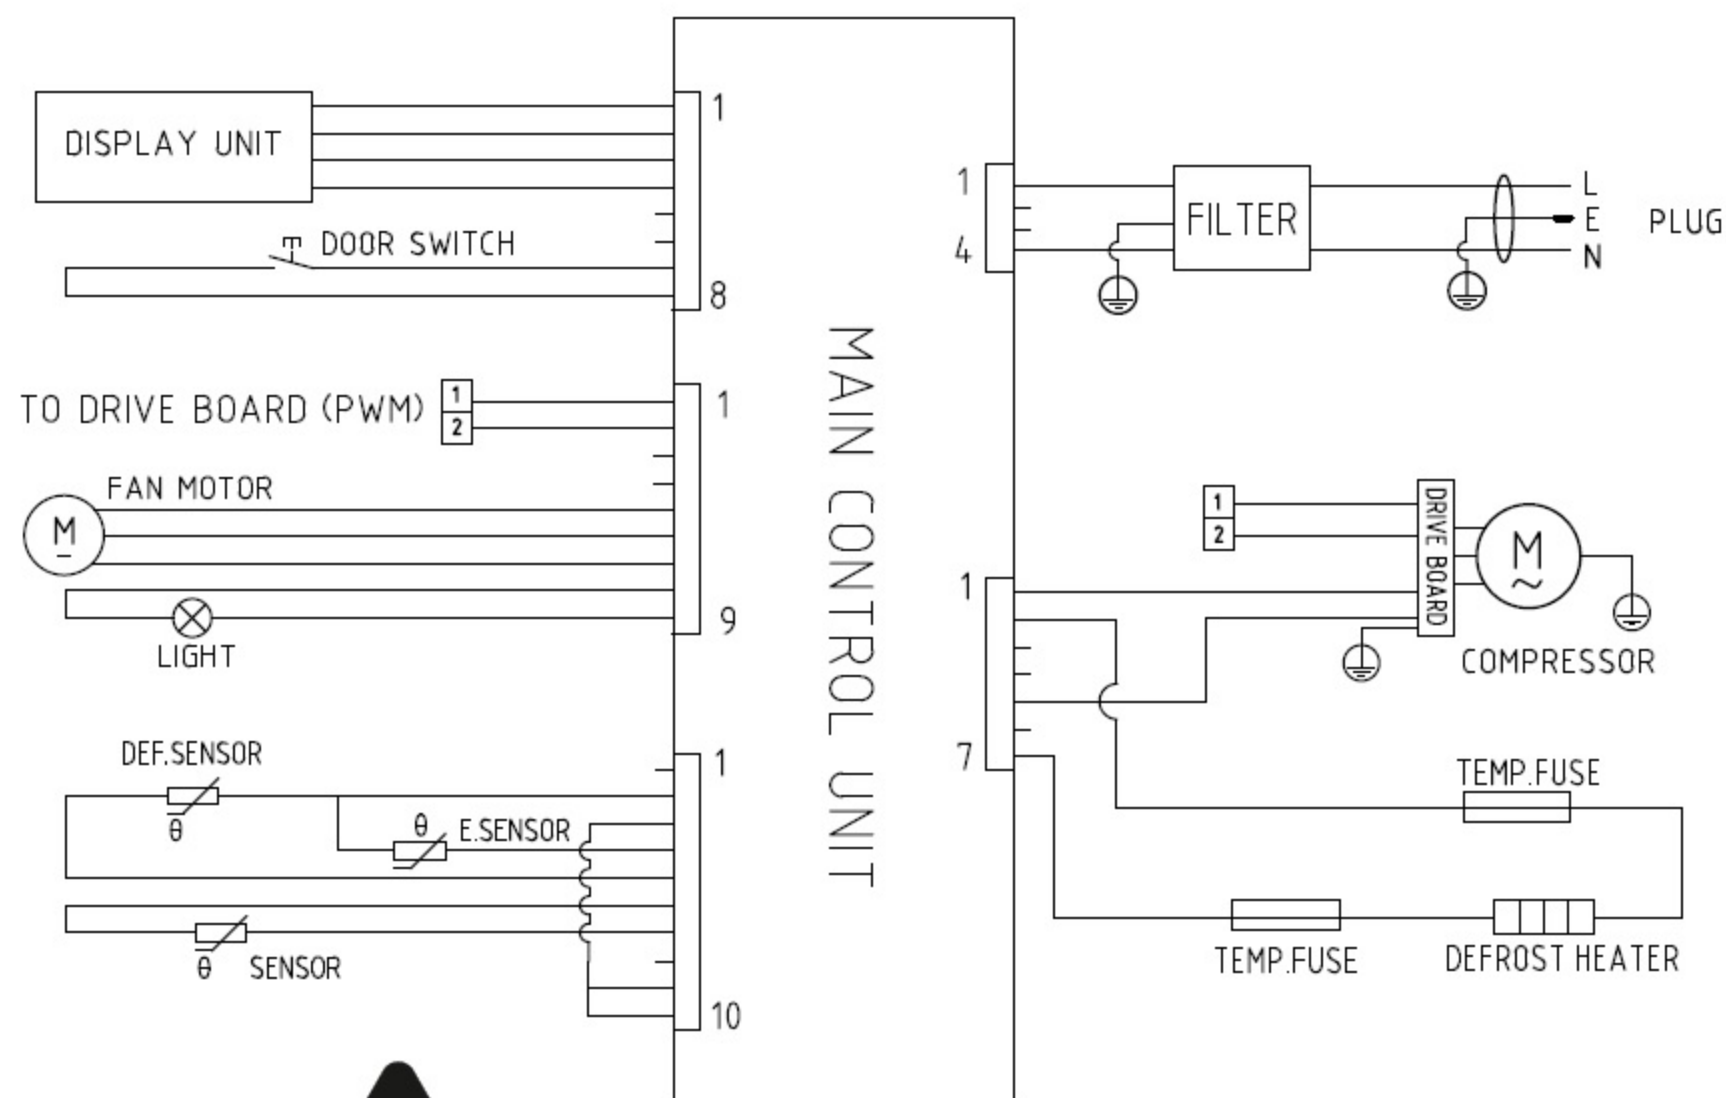

CONVERTIBLE FREEZER

VALBERG

980050-UF NF 384 E X180C

MAX WATTAGE OF LAMP	5W
CLIMATIC CATEGORY	SN,N,ST,T
PROTECTIVE CLASSIFICATION OF ELECTRIC SHOCK RESISTANCE	I
RATED VOLTAGE	220V-240V~
RATED FREQUENCY	50Hz
RATED CURRENT	2A
TOTAL VOLUME	384L
4-STAR FROZEN FOOD COMPARTMENT	384L
DEFROSTING POWER	230W
ENERGY CLASS	E
FREEZING CAPACITY	18kg/24h
TEMPERATURE RISE TIME	10h
ENERGY CONSUMPTION	284 kWh/annum
REFRIGERANT	R600a(50g)
INSULATION BLOWING GAS	CYCLOPENTANE
NOISE	38dB