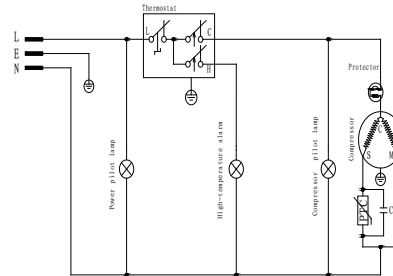

144

60

2

**VALBERG**  
CHEST FREEZER

Serial N°  
YY-WW-949284-XXXX

Warning: Risk of fire

949284

Model	CC 249 A+ WMIC
Climatic Class	N/SN/ST/T
Rated Voltage	220-240 V~
Rated Frequency	50 Hz
Rated Power	140 W
Rated Current	1.4 A
Total Gross Volume	249 L
Total Storage Volume	249 L
Temperature Rise Time	46 h
Freezing Capacity	12.0 kg/24h
Energy Consumption	0.674 kW.h/24h
Refrigerant, Mass	R600a,66g
Defrosting	Manual
Protective Classification Of Electric Shock	I
Foaming Agent	Cyclopentane
Net Weight	37 kg
Noise	41 dB