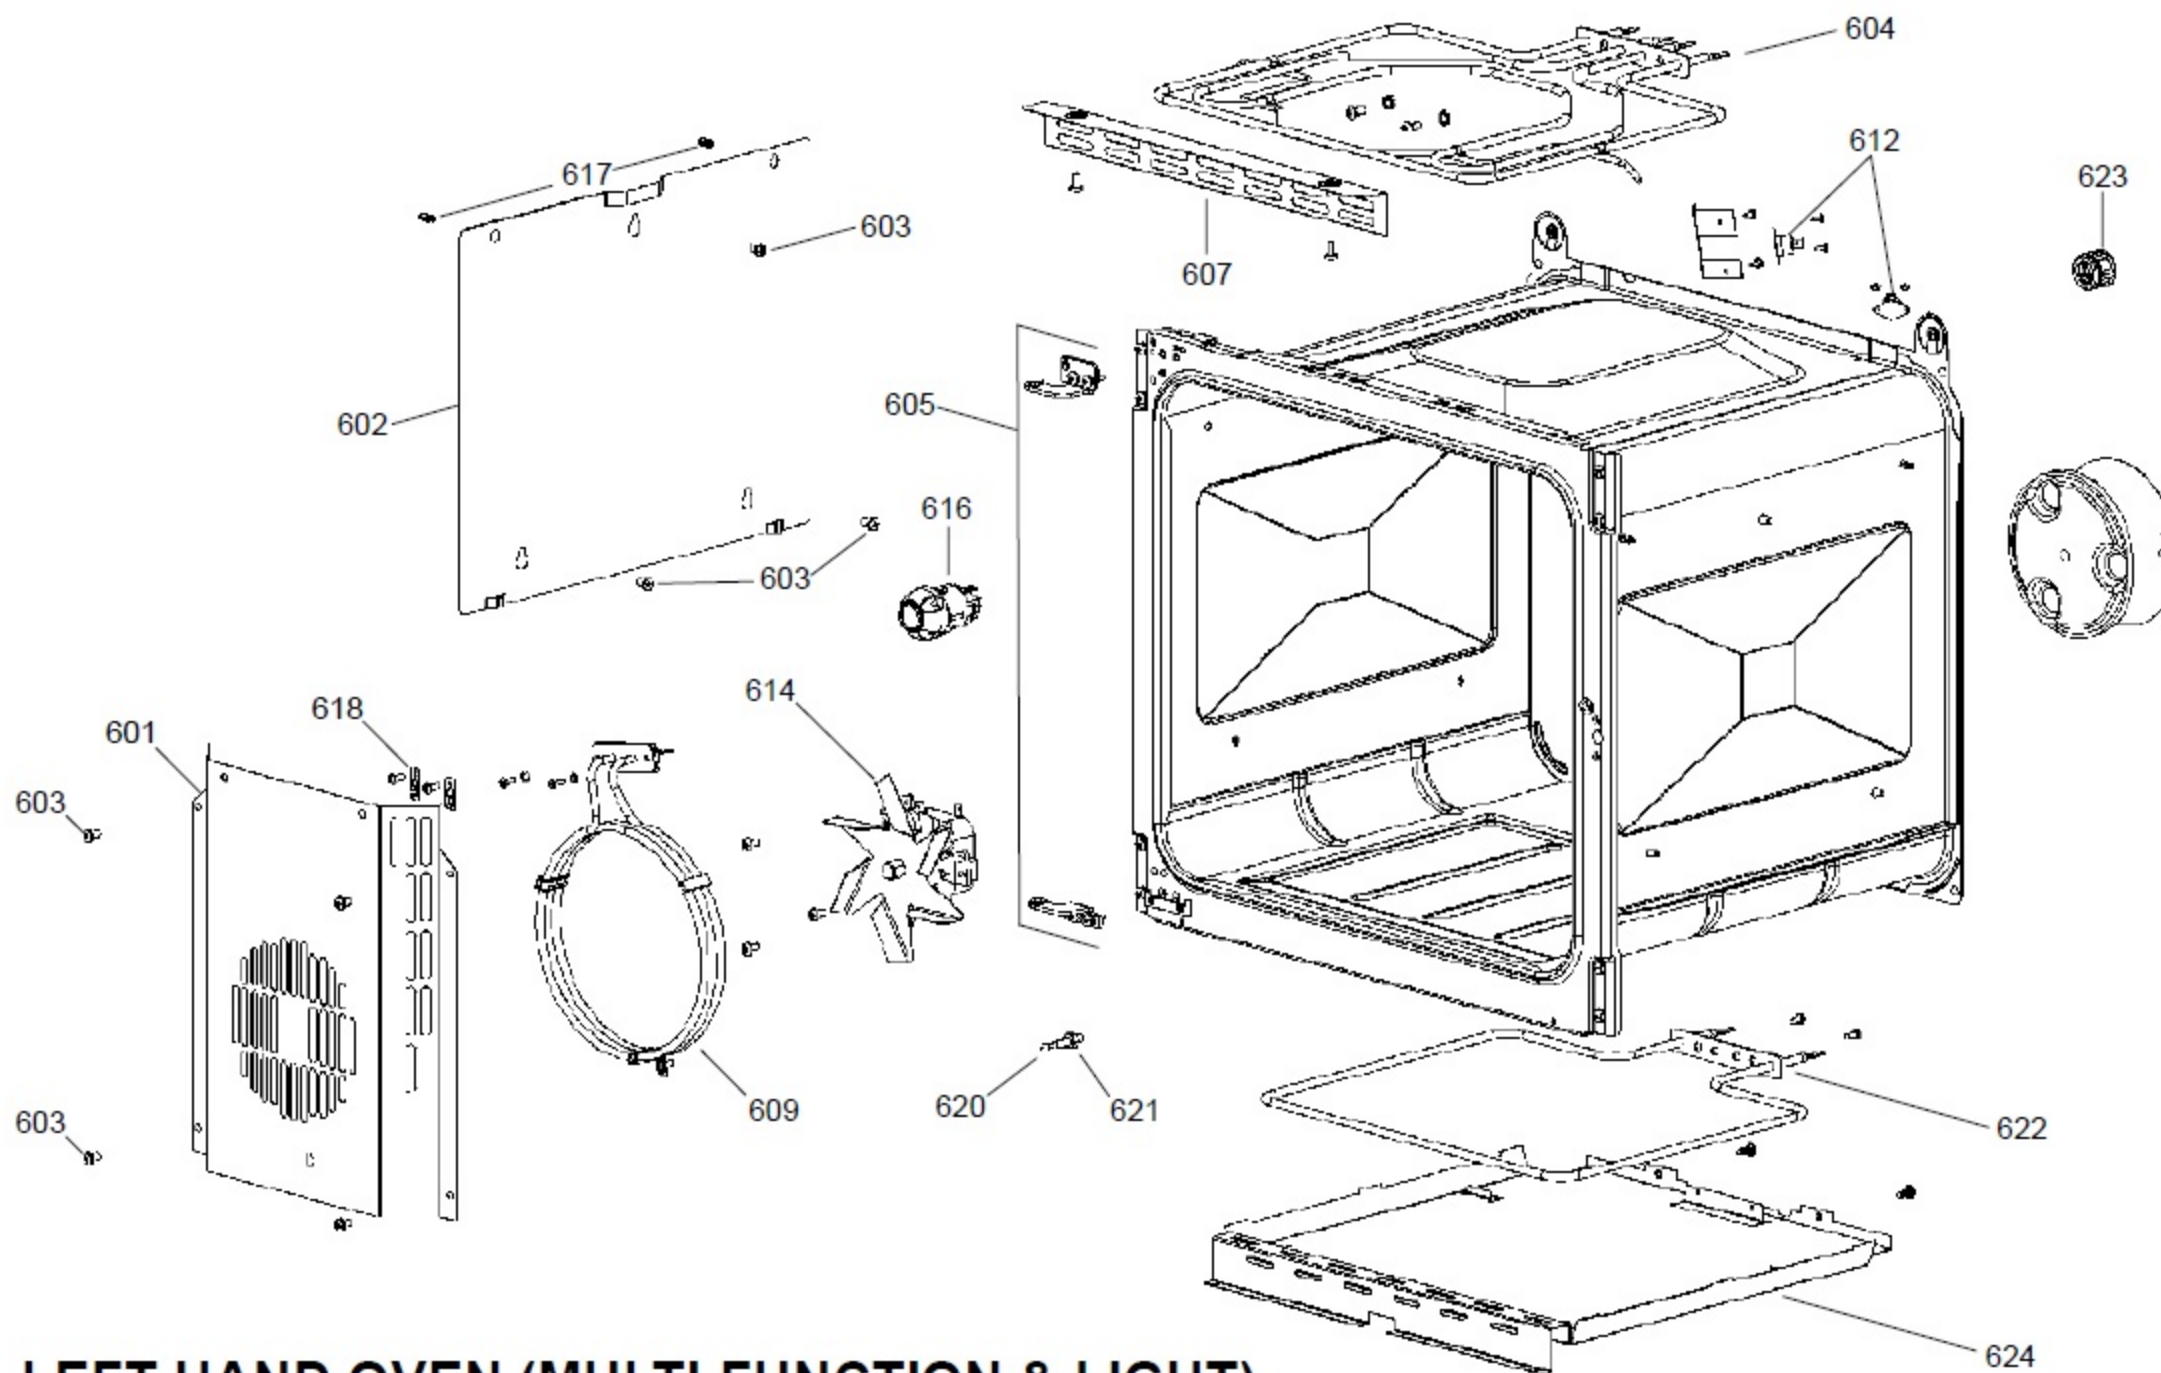

CLASSIC DELUXE 100 DUAL FUEL

DATE: 23.10.2018

DSL0705 P06A
ISSUE: 01

LEFT HAND OVEN (MULTI-FUNCTION & LIGHT)