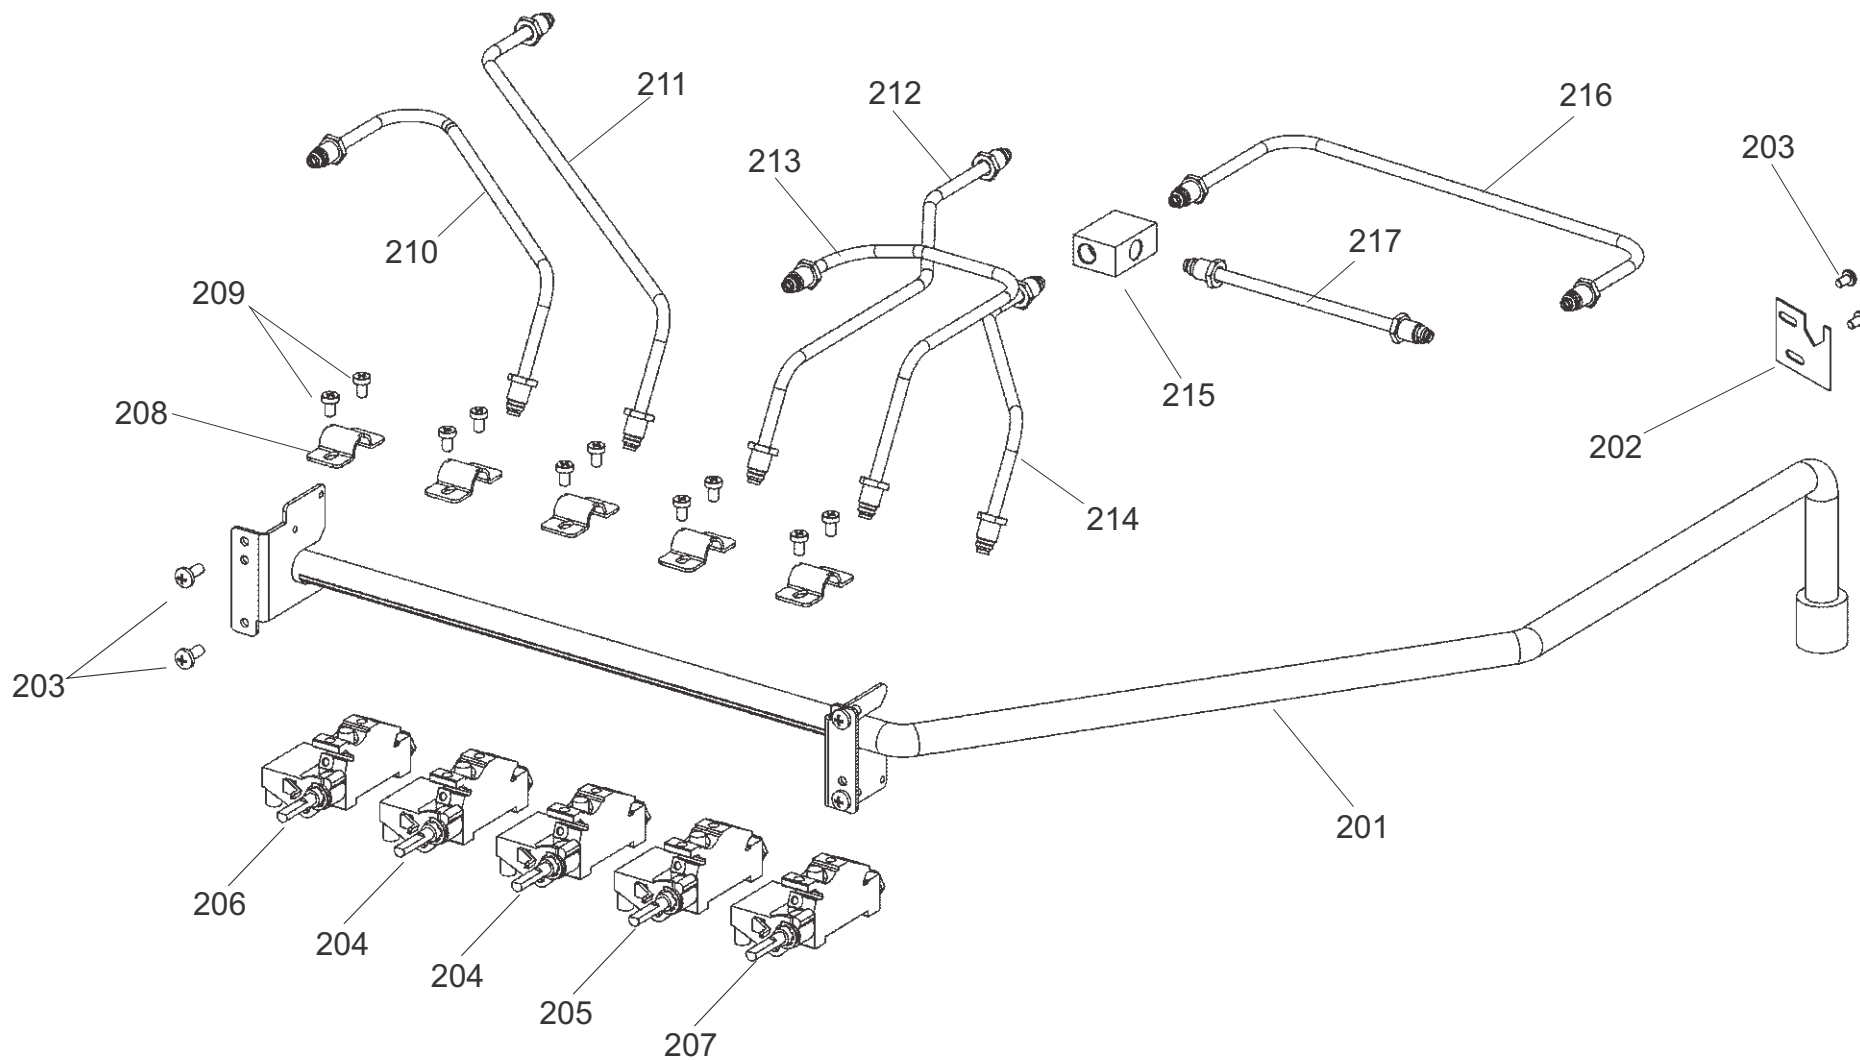

CLASSIC DELUXE 100 DUAL FUEL
FROM SERIAL No:186000

DATE: 15.05.17

DSL0705 P00
ISSUE: 01

PAN SUPPORTS BURNERS & HOTPLATE ASSEMBLY

CLASSIC DELUXE 100 DUAL FUEL
FROM SERIAL No: 186000

DATE: 15.05.17

DSL0705 P02
ISSUE: 01

GAS RAIL - TAPS - INJECTORS AND PIPES

CLASSIC DELUXE 100 DUAL FUEL
FROM SERIAL No:186000

DATE 15.05.17

DSL0705 P03
ISSUE: 01

APPLIANCE REAR

CLASSIC DELUXE 100 DUAL FUEL
FROM SERIAL No:186000

DATE 15.05.17

DSL0705 P04
ISSUE: 01

FACIA - CONTROLS - KNOBS AND HANDRAIL

CLASSIC DELUXE 100 DUAL FUEL
FROM SERIAL No:186000

DATE 15.05.17

DSL0705 P05
ISSUE: 01

CONTROLS ASSEMBLY

CLASSIC DELUXE 100 DUAL FUEL

DATE: 23.10.2018

DSL0705 P06A
ISSUE: 01

WIRING DIAGRAM