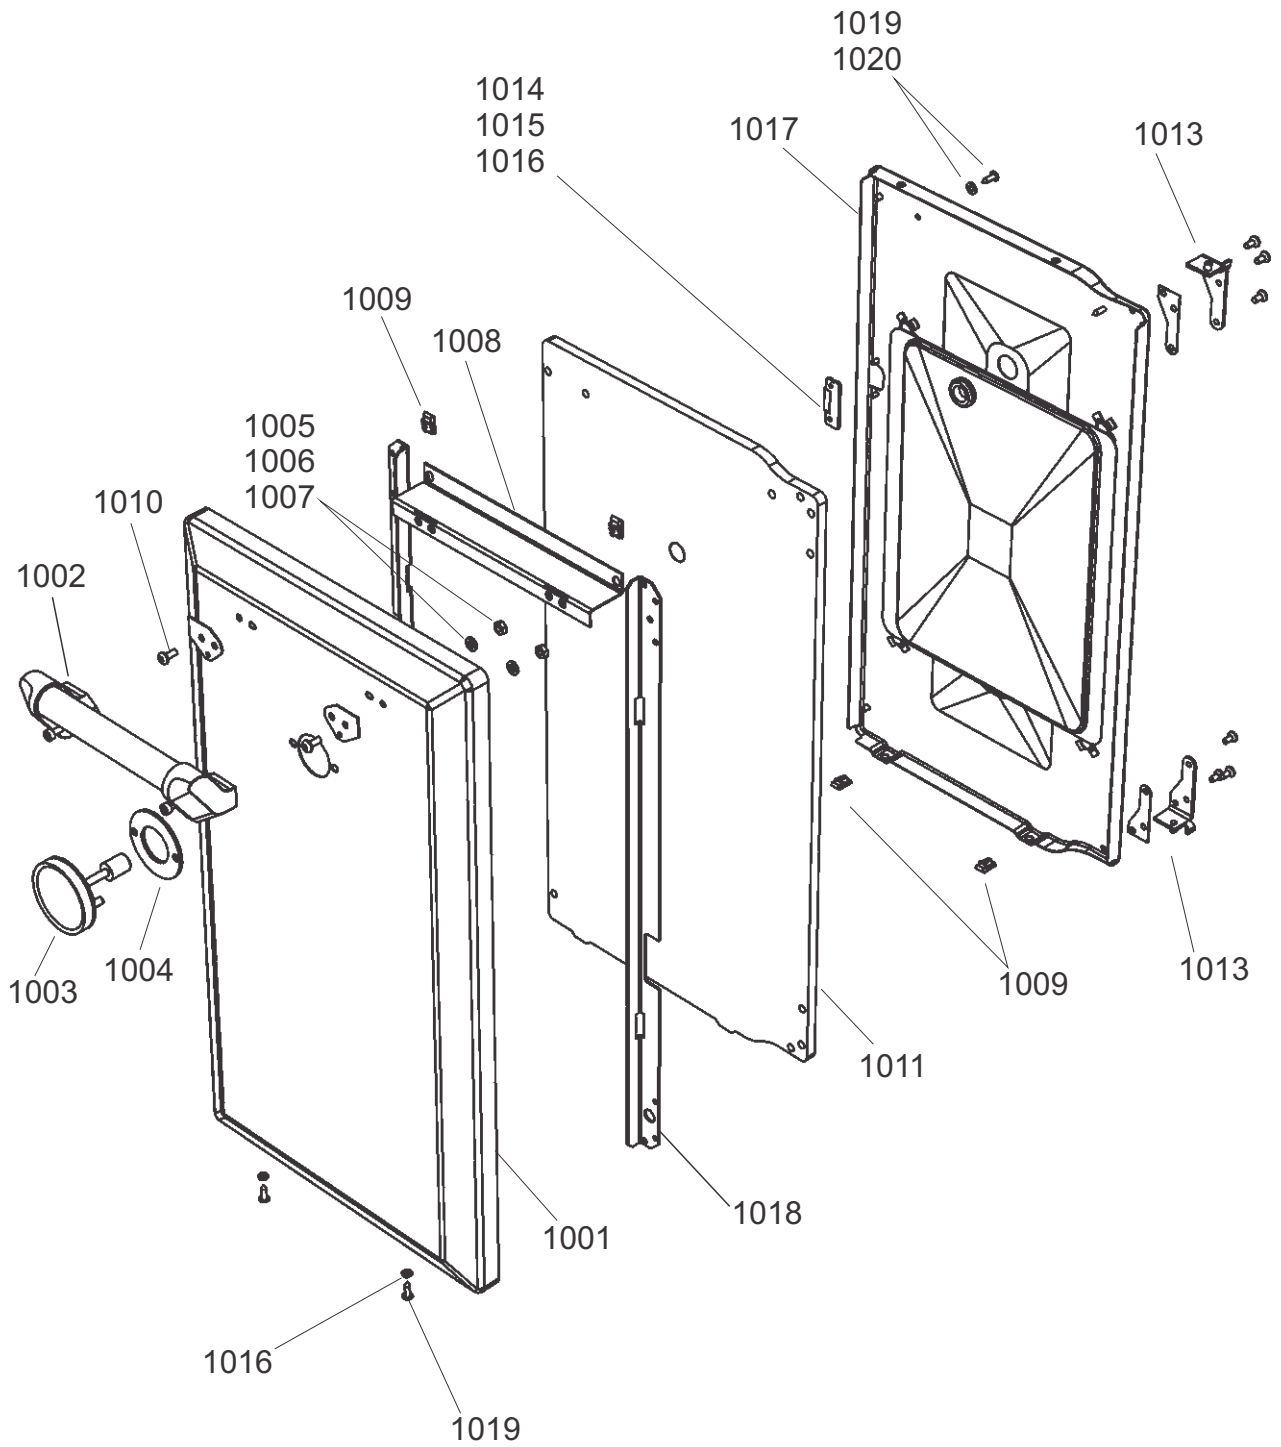

CLASSIC DELUXE 100 DUAL FUEL
FROM SERIAL No:186000

DATE: 15.05.17

DSL0705 P10

ISSUE: 01

RH OVEN DOOR