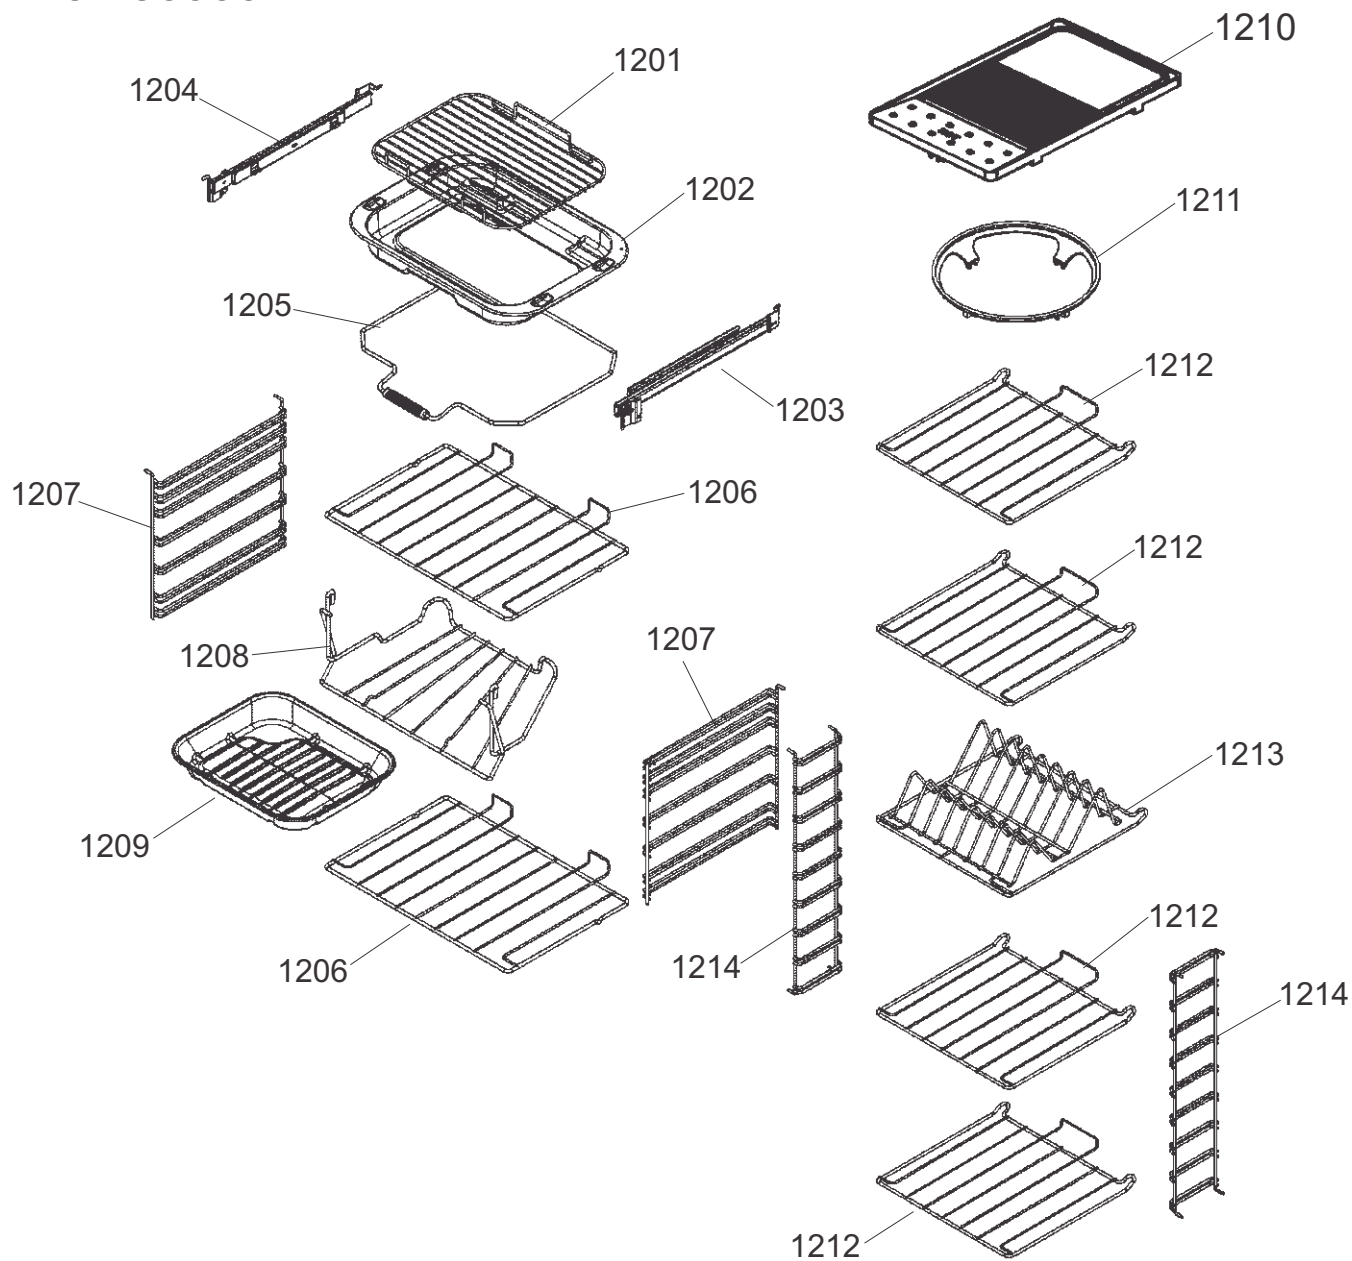

DSL0705 P12
ISSUE: 01

ACCESSORIES - OVEN - GRILL AND HOB FURNITURE

Code	Colour
b	Blue
br	Brown
bk	Black
or	Orange
r	Red
v	Violet
w	White
y	Yellow
g/y	Green/yellow
gr	Grey

Code	Description
C	Clock / Timer
D1	Right Hand Fan Oven Thermostat
D2	Right Hand Fan Oven Control
D3	Right Hand Fan Oven Element
D4	Right Hand Fan Oven Fan
F1	Cooling Fan
F2	Oven Light Switch
G	Oven Light (S)
H	Thermal Cut Out
I	Grill Neon
I1	Multi Function Neon
I2	Rapid Heat Neon
K	Right Hand Oven Neon
N1	Ignition Switches
N2	Ignition Spark Generator