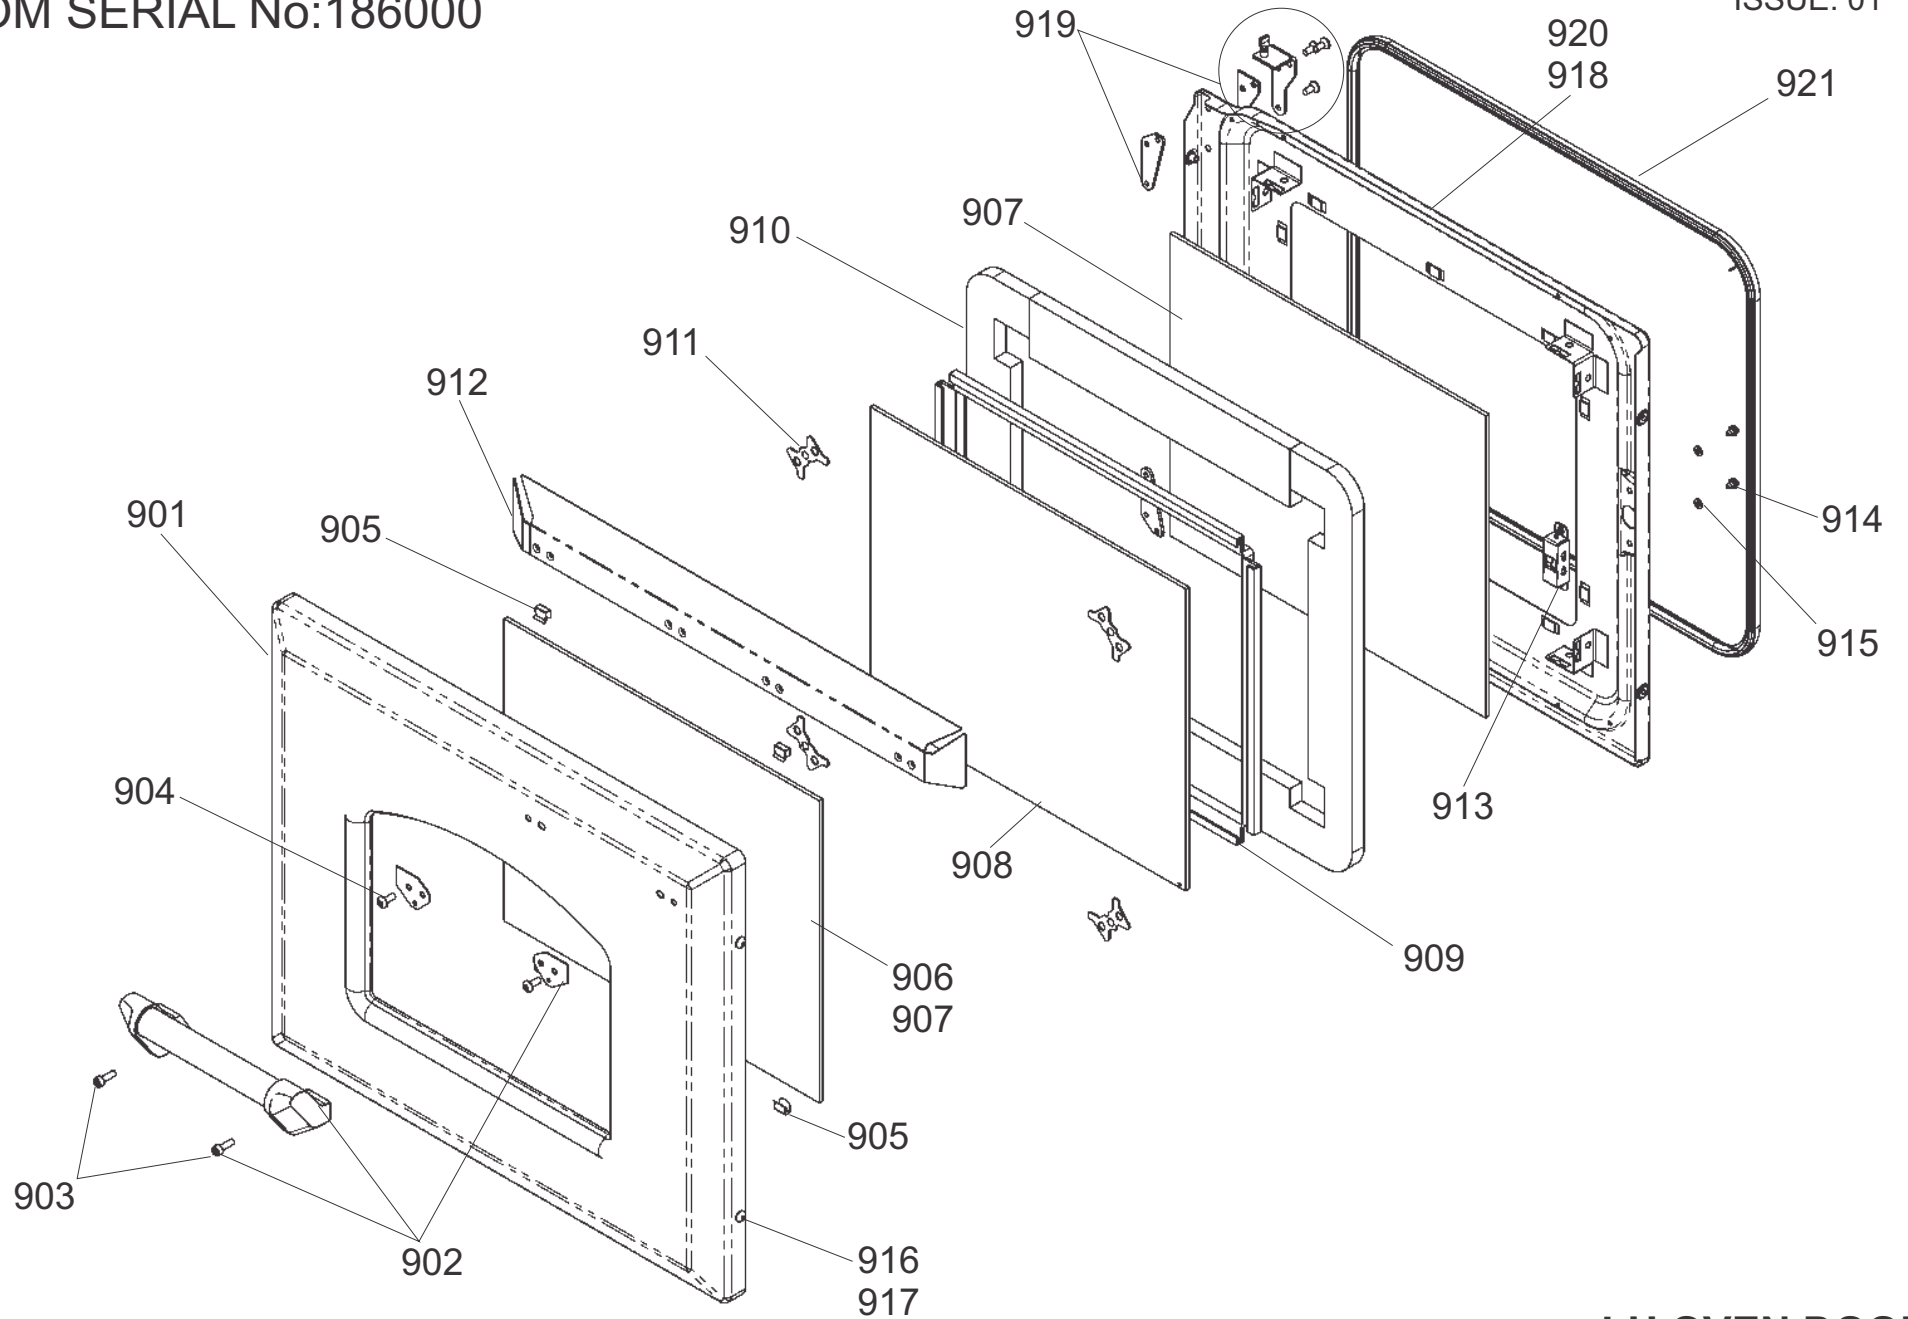

CLASSIC DELUXE 100 DUAL FUEL
FROM SERIAL No:186000

DATE 15.05.17

DSL0705 P09
ISSUE: 01

LH OVEN DOOR