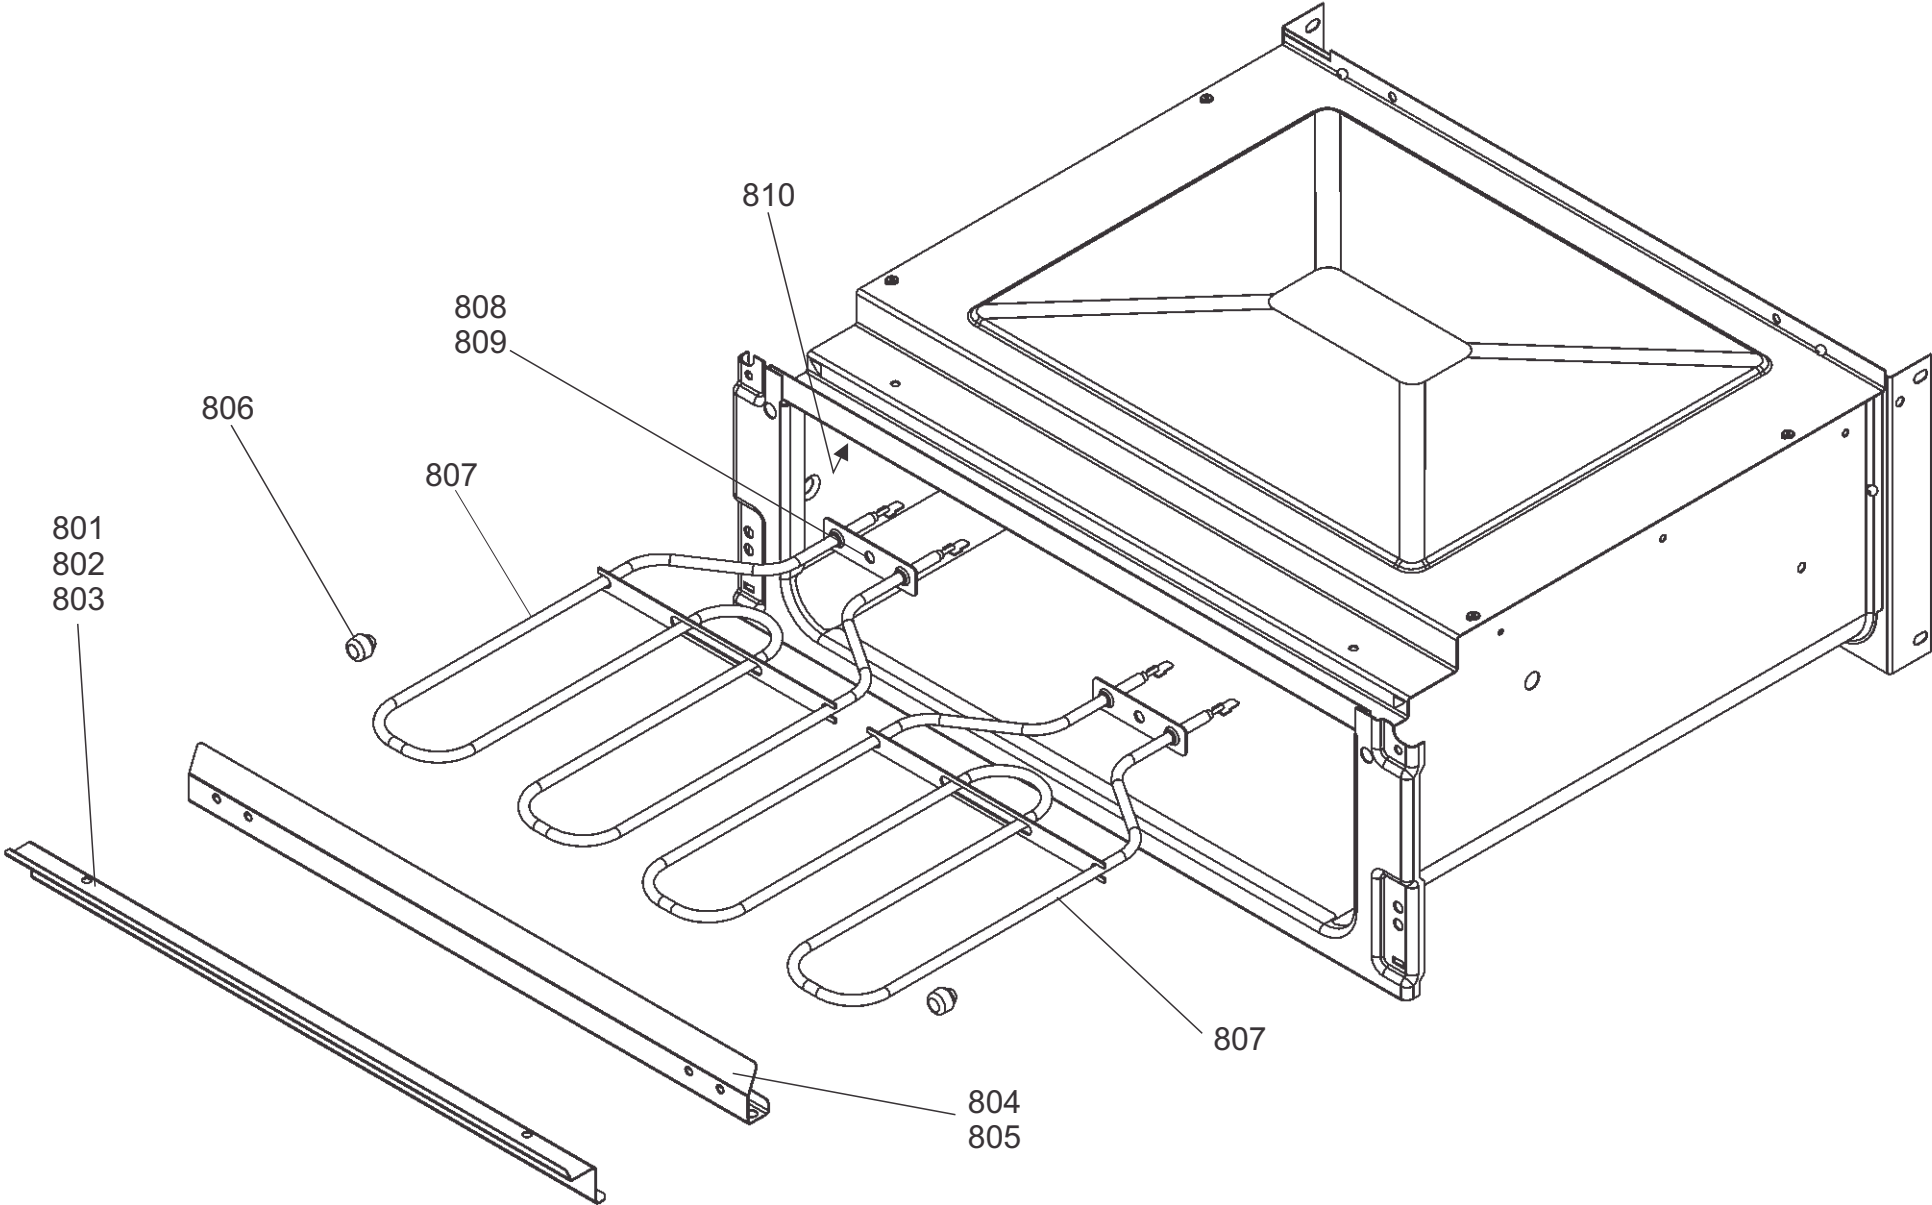

GRILL CHAMBER

CLASSIC DELUXE 100 DUAL FUEL
FROM SERIAL No:186000

DATE 15.05.17

DSL0705 P09
ISSUE: 01

LH OVEN DOOR

CLASSIC DELUXE 100 DUAL FUEL
FROM SERIAL No:186000

DATE: 15.05.17

DSL0705 P10