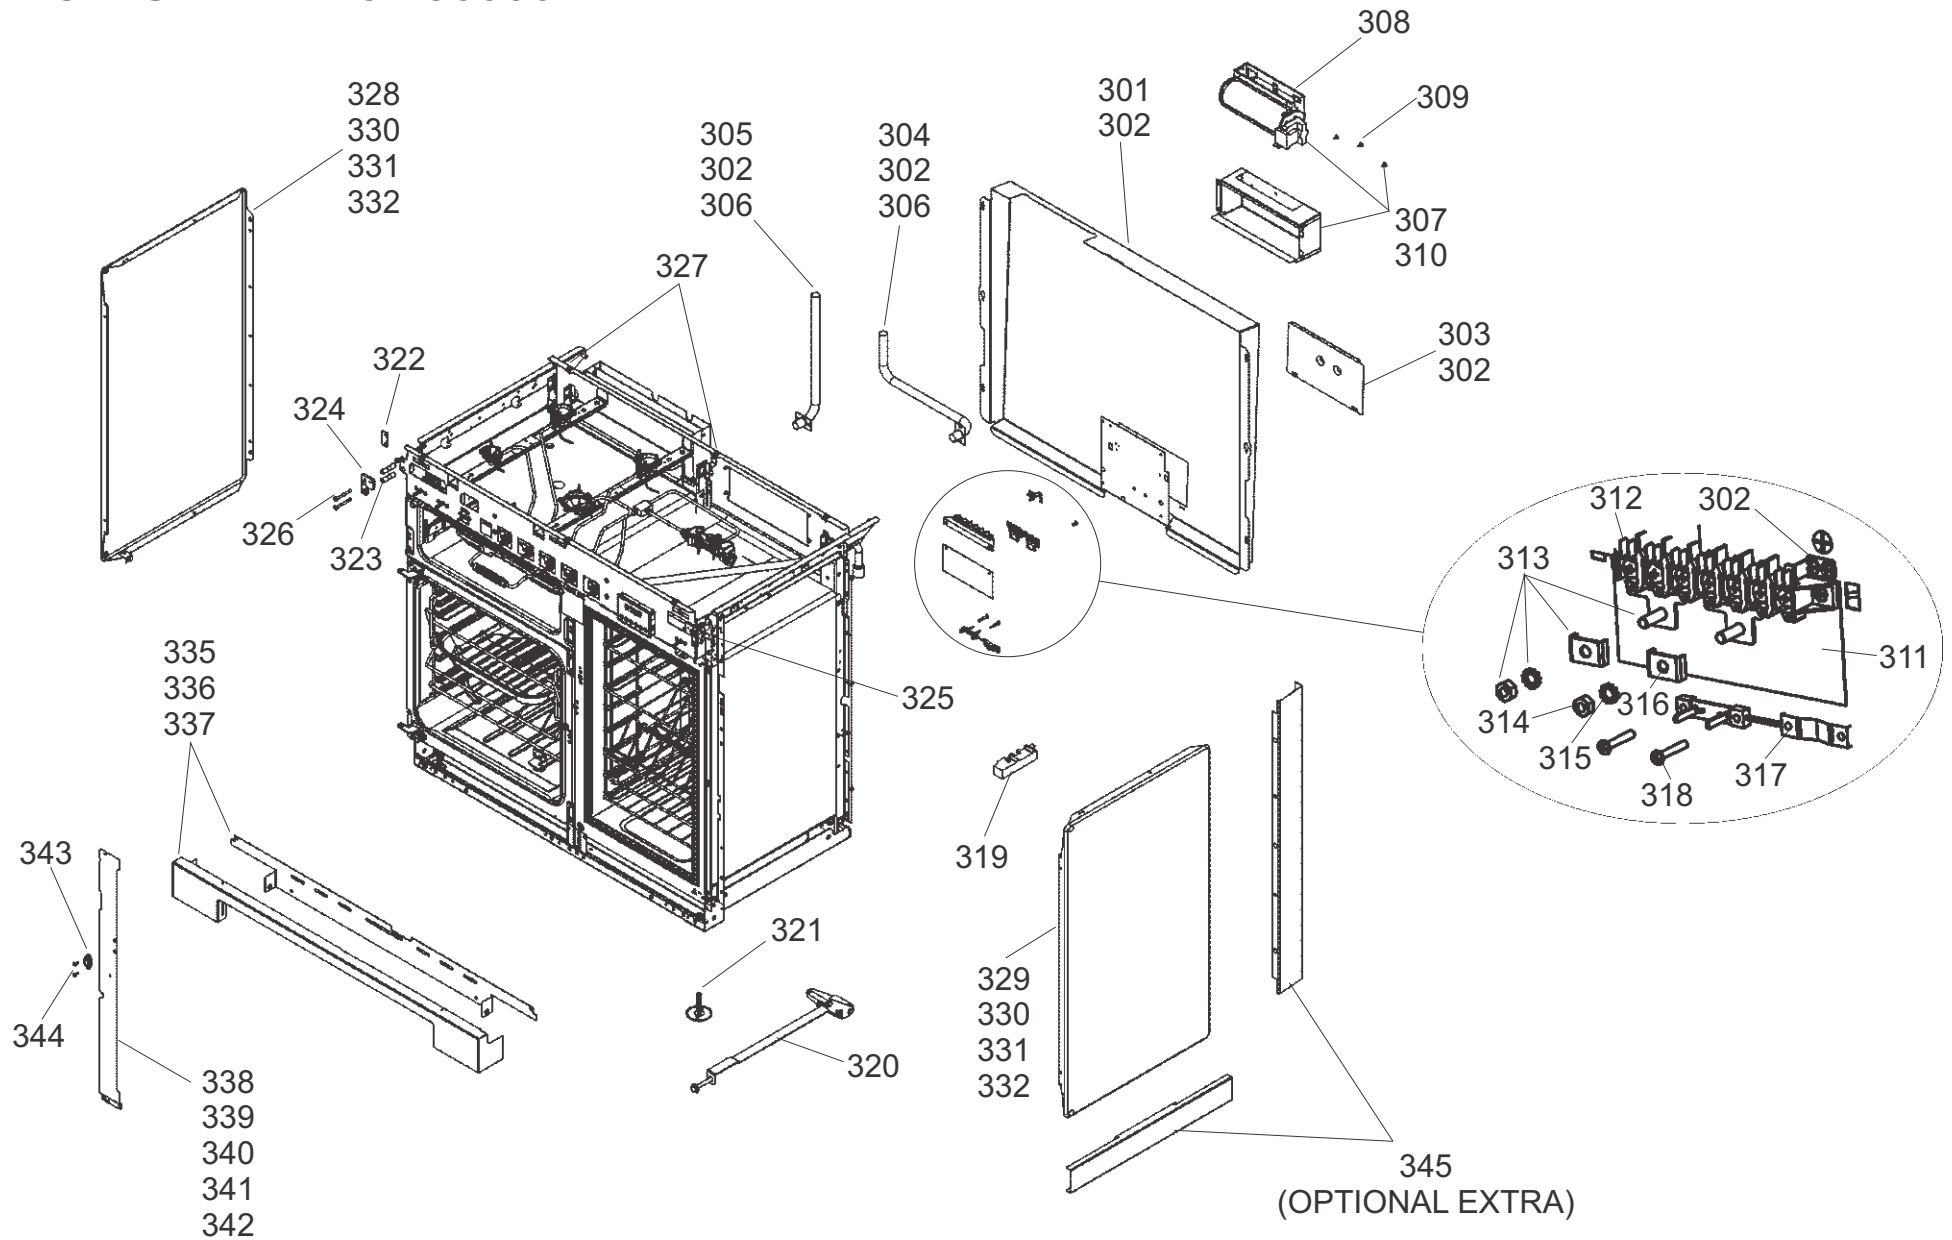

GAS RAIL - TAPS - INJECTORS AND PIPES

CLASSIC DELUXE 100 DUAL FUEL
FROM SERIAL No:186000

DATE 15.05.17

DSL0705 P03
ISSUE: 01

APPLIANCE REAR

CLASSIC DELUXE 100 DUAL FUEL
FROM SERIAL No:186000

DATE 15.05.17

DSL0705 P04
ISSUE: 01