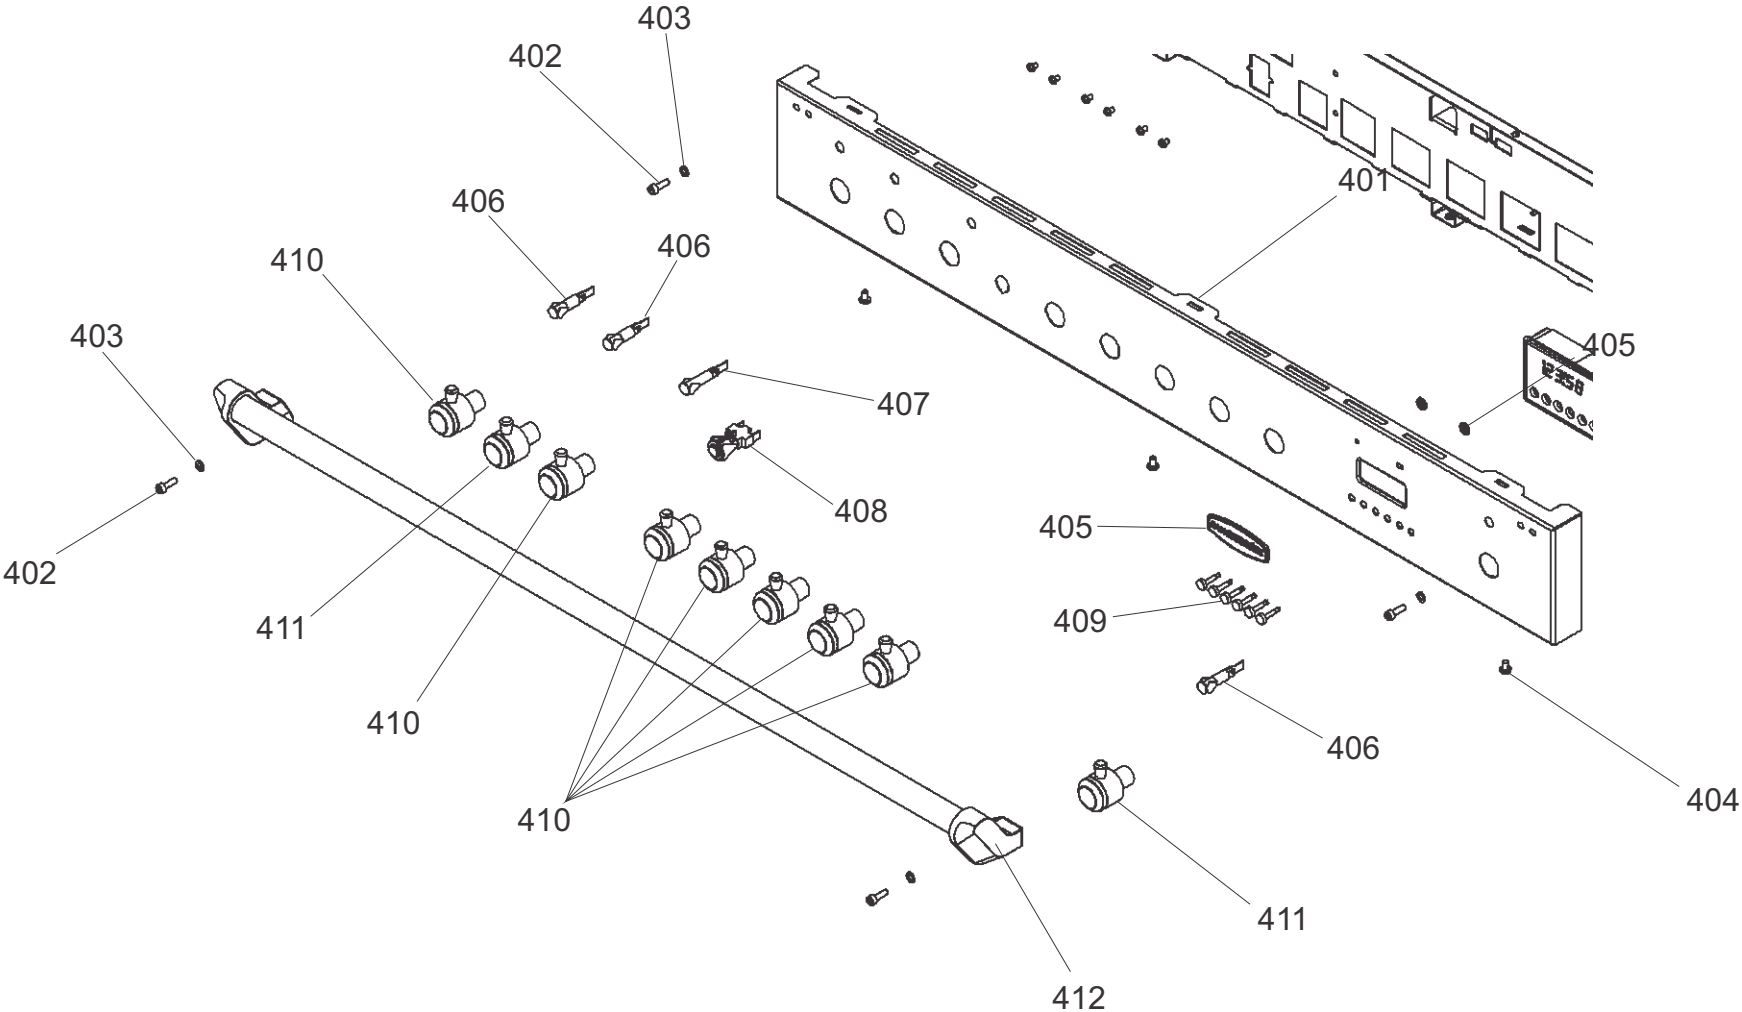

GAS RAIL - TAPS - INJECTORS AND PIPES

CLASSIC DELUXE 100 DUAL FUEL
FROM SERIAL No:186000

DATE 15.05.17

DSL0705 P03
ISSUE: 01

APPLIANCE REAR

CLASSIC DELUXE 100 DUAL FUEL
FROM SERIAL No:186000

DATE 15.05.17

DSL0705 P04
ISSUE: 01

FACIA - CONTROLS - KNOBS AND HANDRAIL

CLASSIC DELUXE 100 DUAL FUEL
FROM SERIAL No:186000

DATE 15.05.17

DSL0705 P05
ISSUE: 01

CONTROLS ASSEMBLY

CLASSIC DELUXE 100 DUAL FUEL

DATE: 23.10.2018

DSL0705 P06A
ISSUE: 01