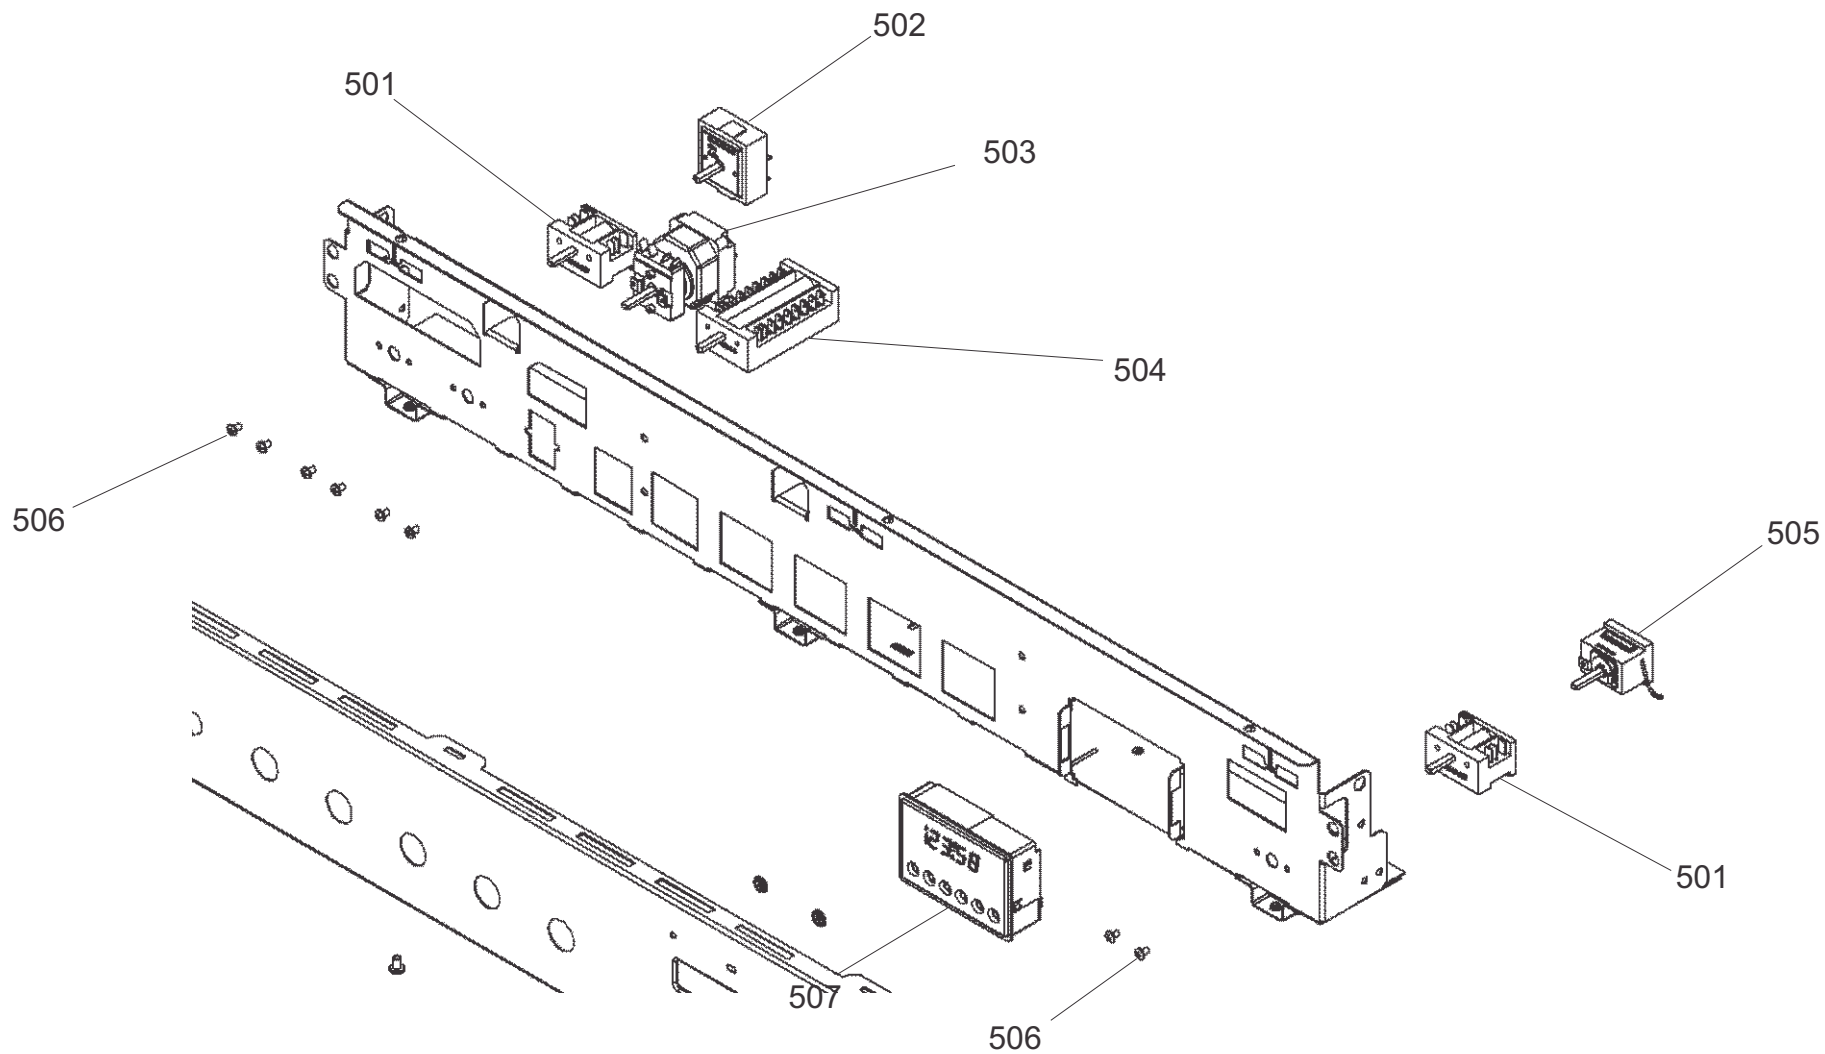

CLASSIC DELUXE 100 DUAL FUEL
FROM SERIAL No:186000

DATE 15.05.17

DSL0705 P05
ISSUE: 01

CONTROLS ASSEMBLY