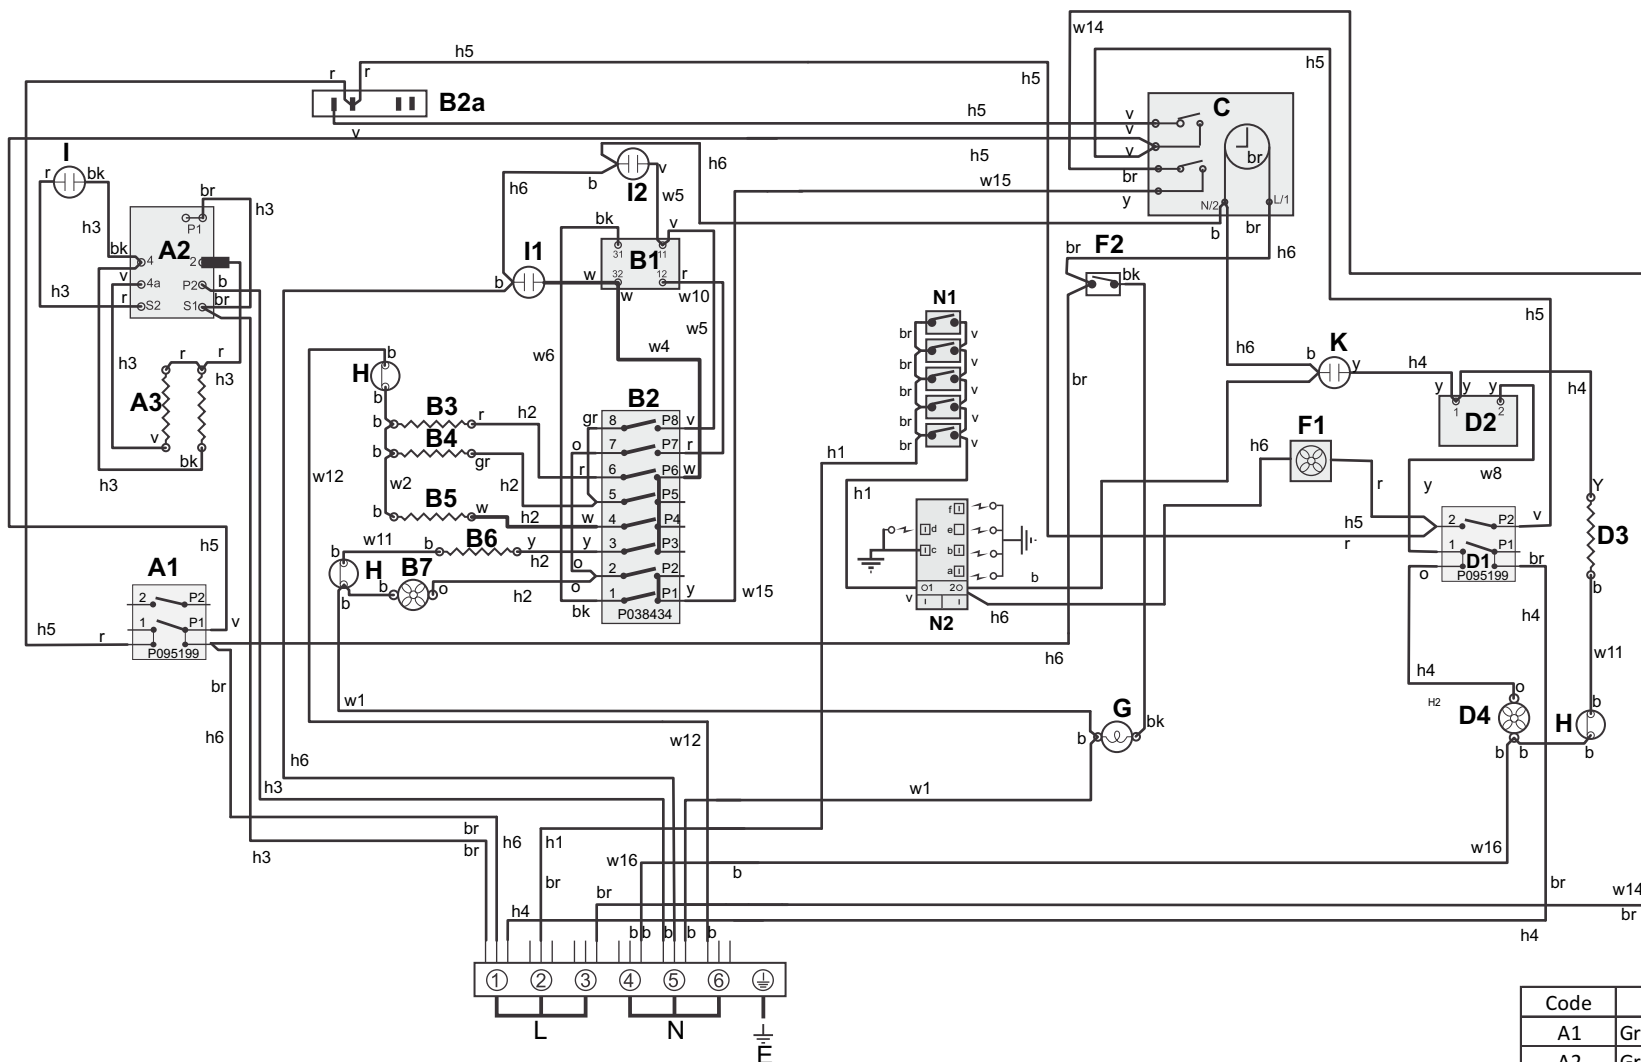

DSL0705 P12
ISSUE: 01

ACCESSORIES - OVEN - GRILL AND HOB FURNITURE

Code	Colour
b	Blue
br	Brown
bk	Black
or	Orange
r	Red
v	Violet
w	White
y	Yellow
g/y	Green/yellow
gr	Grey

Code	Description
C	Clock / Timer
D1	Right Hand Fan Oven Thermostat
D2	Right Hand Fan Oven Control
D3	Right Hand Fan Oven Element
D4	Right Hand Fan Oven Fan
F1	Cooling Fan
F2	Oven Light Switch
G	Oven Light (S)
H	Thermal Cut Out
I	Grill Neon
I1	Multi Function Neon
I2	Rapid Heat Neon
K	Right Hand Oven Neon
N1	Ignition Switches
N2	Ignition Spark Generator

Code	Description
A1	Grill Front Switch
A2	Grill Energy Regulator
A3	Grill Elements
B1	Multi Function Oven Thermostat
B2	Multi Function Oven Control
B2a	Multi Function Oven Thermostat Front Switch
B3	Left Hand Multi Function Oven Base Element
B4	Left Hand Multi Function Oven Top Element (Outer Pair)
B5	Left Hand Multi Function Oven Top Element (Inner Pair)
B6	Left Hand Multi Function Oven Fan Element
B7	Left Hand Multi Function Oven Fan

WIRING DIAGRAM