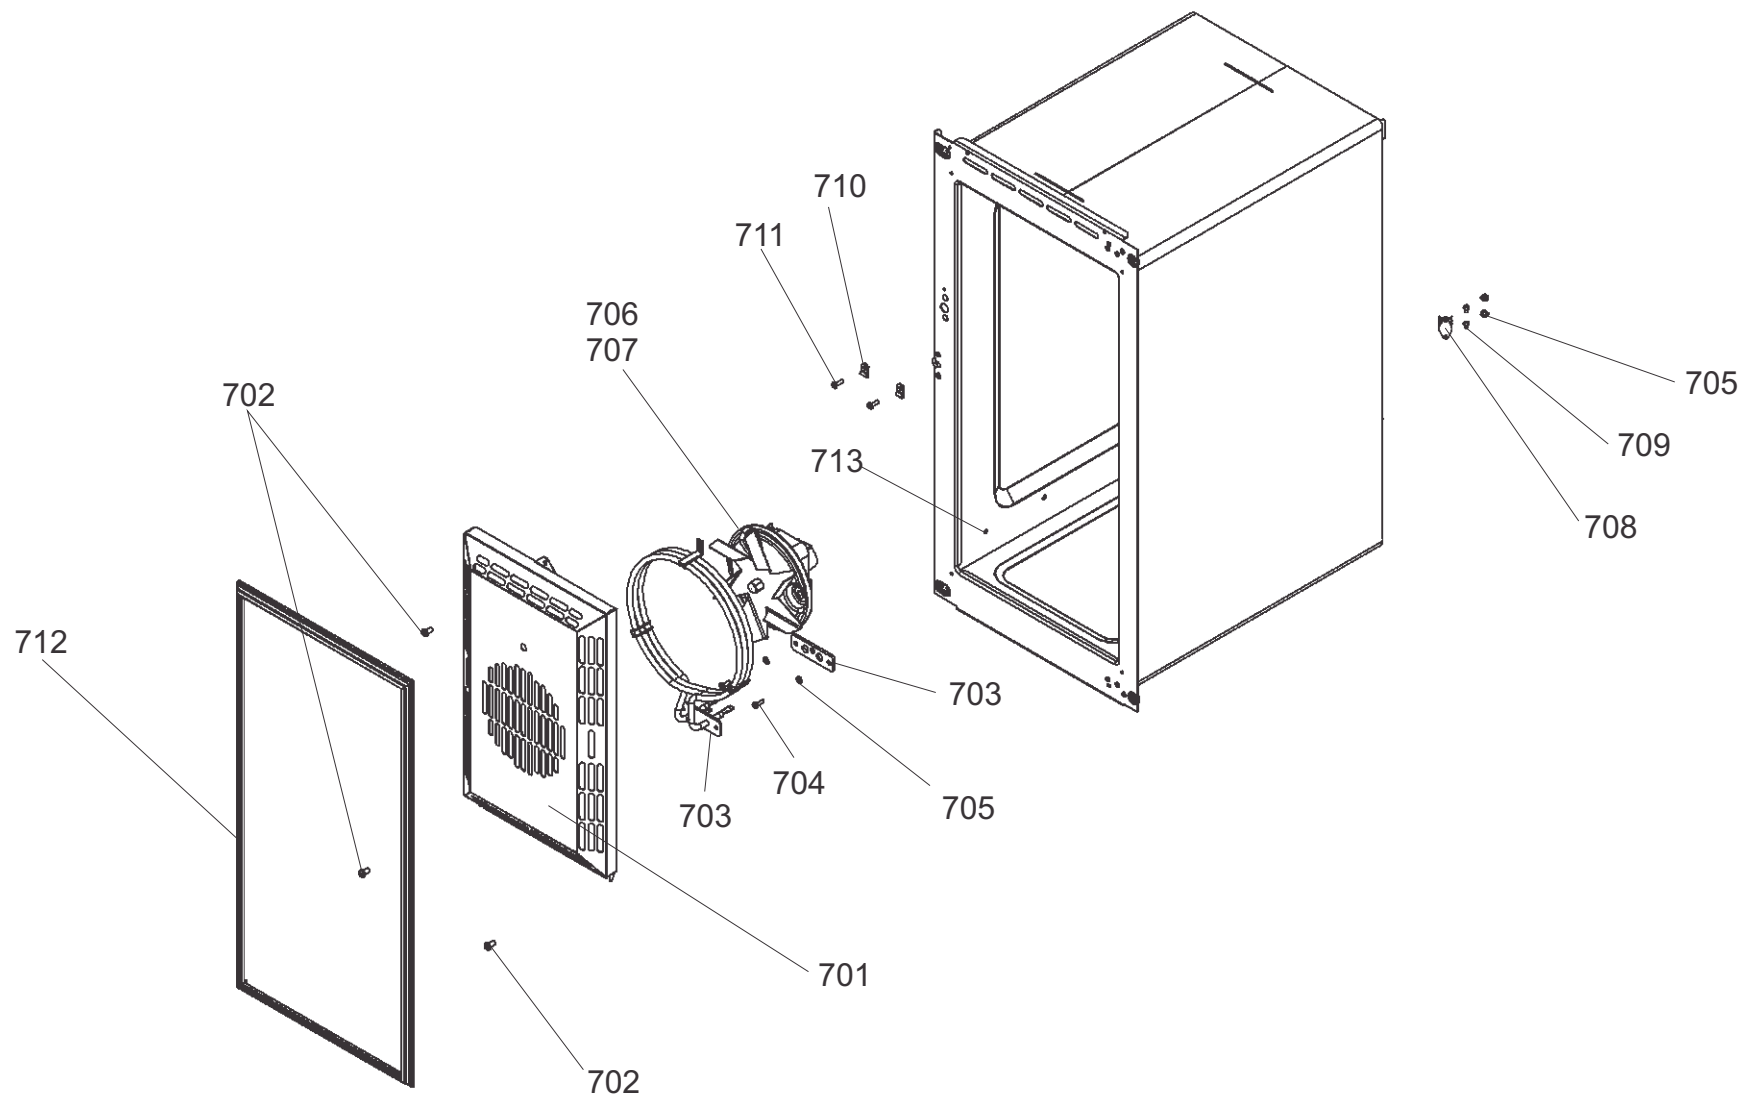

CLASSIC DELUXE 100 DUAL FUEL
FROM SERIAL No:186000

DATE 15.05.17

DSL0705 P07
ISSUE: 01