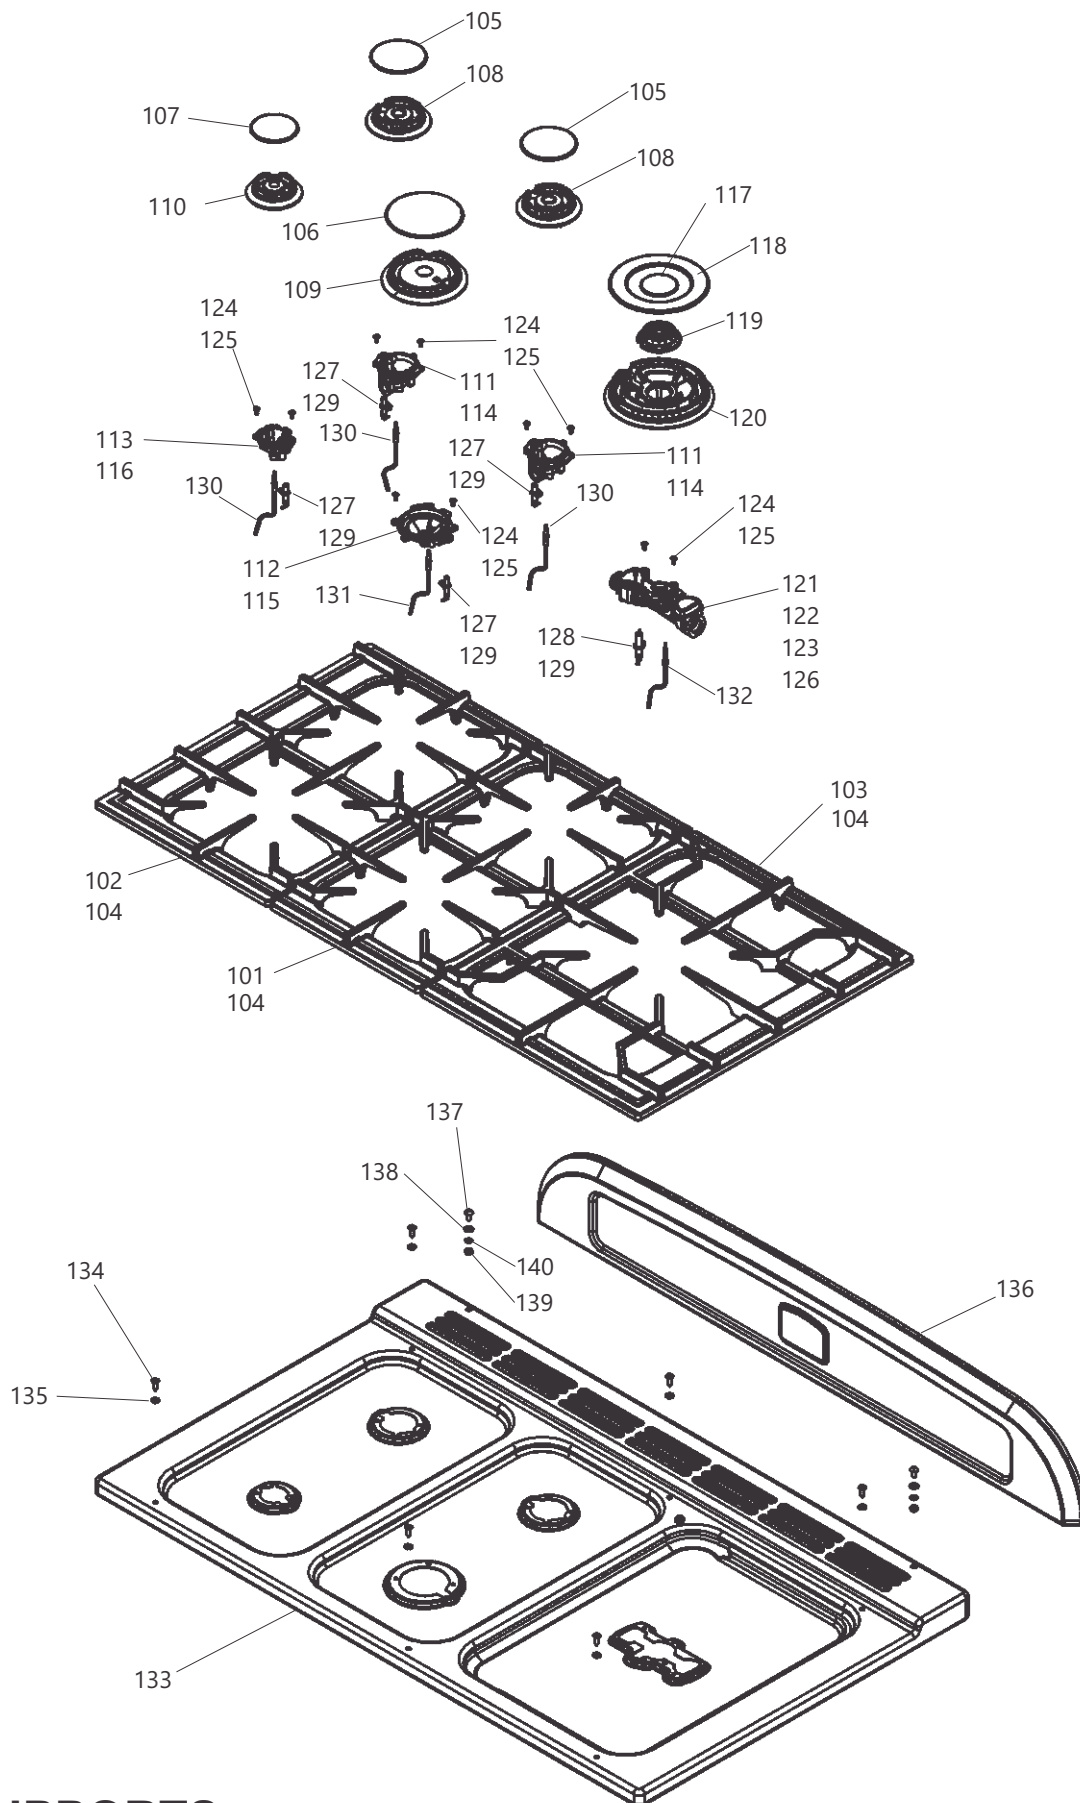

CLASSIC DELUXE 100 DUAL FUEL
FROM SERIAL No:186000

DATE: 15.05.17

DSL0705 P00
ISSUE: 01

PAN SUPPORTS BURNERS & HOTPLATE ASSEMBLY

CLASSIC DELUXE 100 DUAL FUEL
FROM SERIAL No: 186000

DATE: 15.05.17

DSL0705 P02
ISSUE: 01

GAS RAIL - TAPS - INJECTORS AND PIPES

CLASSIC DELUXE 100 DUAL FUEL
FROM SERIAL No:186000

DATE 15.05.17

DSL0705 P03
ISSUE: 01

APPLIANCE REAR

CLASSIC DELUXE 100 DUAL FUEL
FROM SERIAL No:186000

DATE 15.05.17

DSL0705 P04
ISSUE: 01

FACIA - CONTROLS - KNOBS AND HANDRAIL

CLASSIC DELUXE 100 DUAL FUEL
FROM SERIAL No:186000

DATE 15.05.17

DSL0705 P05
ISSUE: 01

CONTROLS ASSEMBLY

CLASSIC DELUXE 100 DUAL FUEL

DATE: 23.10.2018

DSL0705 P06A
ISSUE: 01